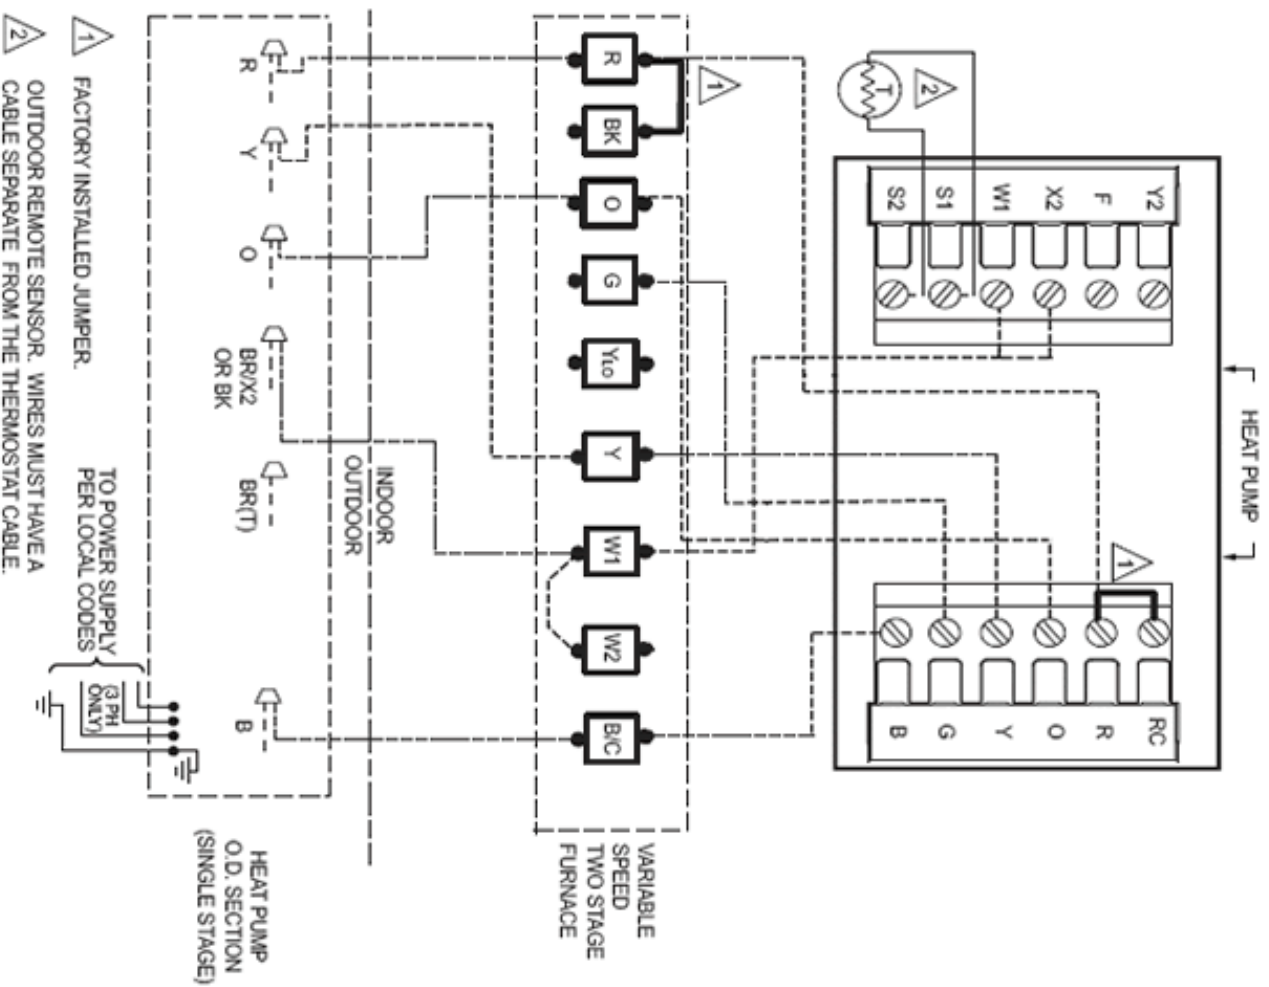

ACONT802AS32DA Touch Screen and ACONT803AS32DA Touch Screen with Dehumidification
Typical hookup of a single-stage heat pump with
two-stage variable speed gas furnace
(2H/1C heat pump)

ACONT802AS32DA Touch Screen and ACONT803AS32DA Touch Screen with Dehumidification
Typical hookup of multistage heat pump with
two-stage variable speed gas furnace
(3H/2C heat pump)